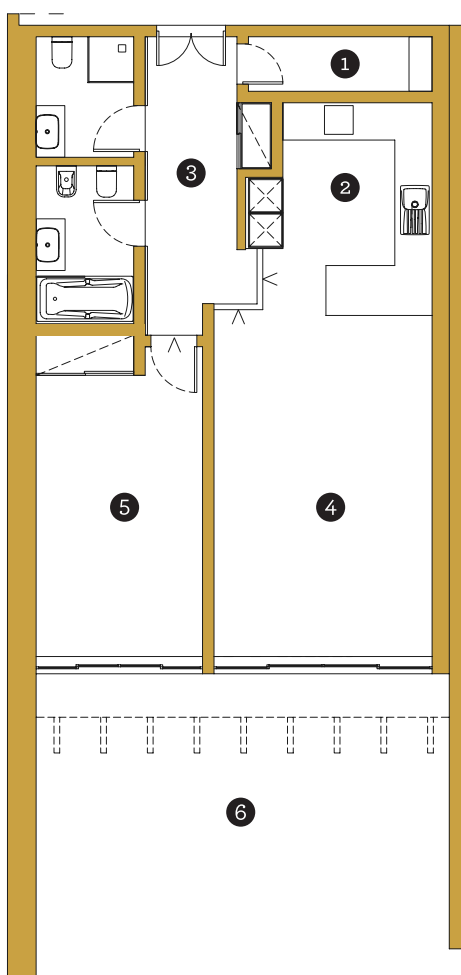

Apartamentos T1 R/CH

– Vista jardim

Planta (Apartamento T1 vista jardim)

(100 m²)

QUINTA DO LAGO
COUNTRY CLUB

One-bedroom apartment T1

G Floor – Garden view

Floor plan (One-bedroom garden view)

(100 m²)

- 1 - Arrumos | Storeroom
- 2 - Kitchenette
- 3 - Vestíbulo | Lobby
- 4 - Sala | Living room
- 5 - Quarto | Bedroom
- 6 - Terraço | Balcony