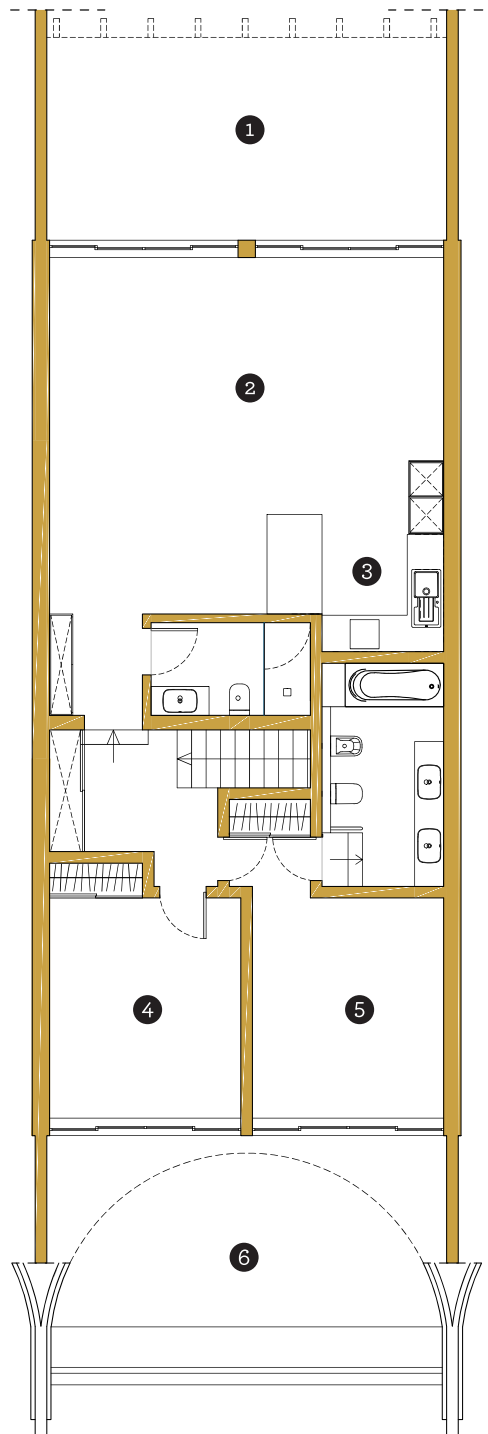

Apartamentos T2

Planta (Apartamento T2)
(167 m²)

QUINTA DO LAGO
COUNTRY CLUB

Two-bedroom apartment T2

Floor plan (Two-bedroom apartment)
(167 m²)

- 1 - Terraço | Balcony
- 2 - Sala | Living room
- 3 - Kitchenette
- 4 - Quarto | Bedroom
- 5 - Quarto | Bedroom
- 6 - Terraço | Balcony