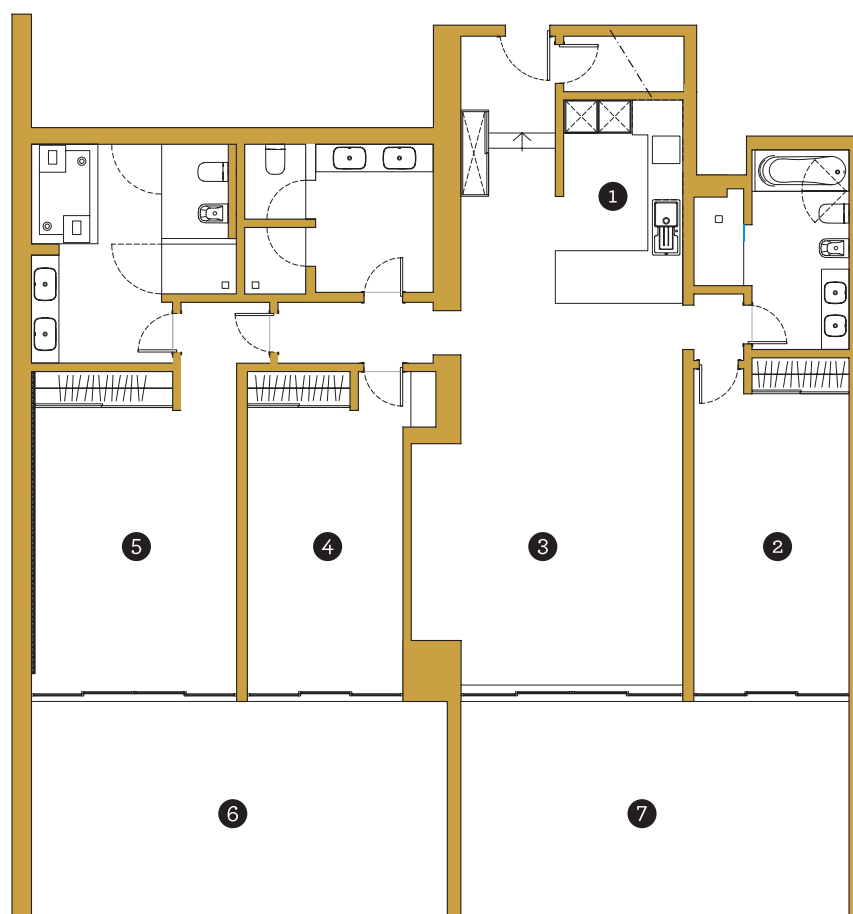

Apartamentos T3

Planta (Apartamento T3 - 201)

(227 m2)

QUINTA DO LAGO
COUNTRY CLUB

Three-bedroom apartment T3

Floor plan (Three-bedroom apartment - 201)

(227 m2)

- 1 - Kitchenette
- 2 - Quarto | Bedroom
- 3 - Sala | Living room
- 4 - Quarto | Bedroom
- 5 - Quarto | Bedroom
- 6 - Terraço | Balcony
- 7 - Terraço | Balcony